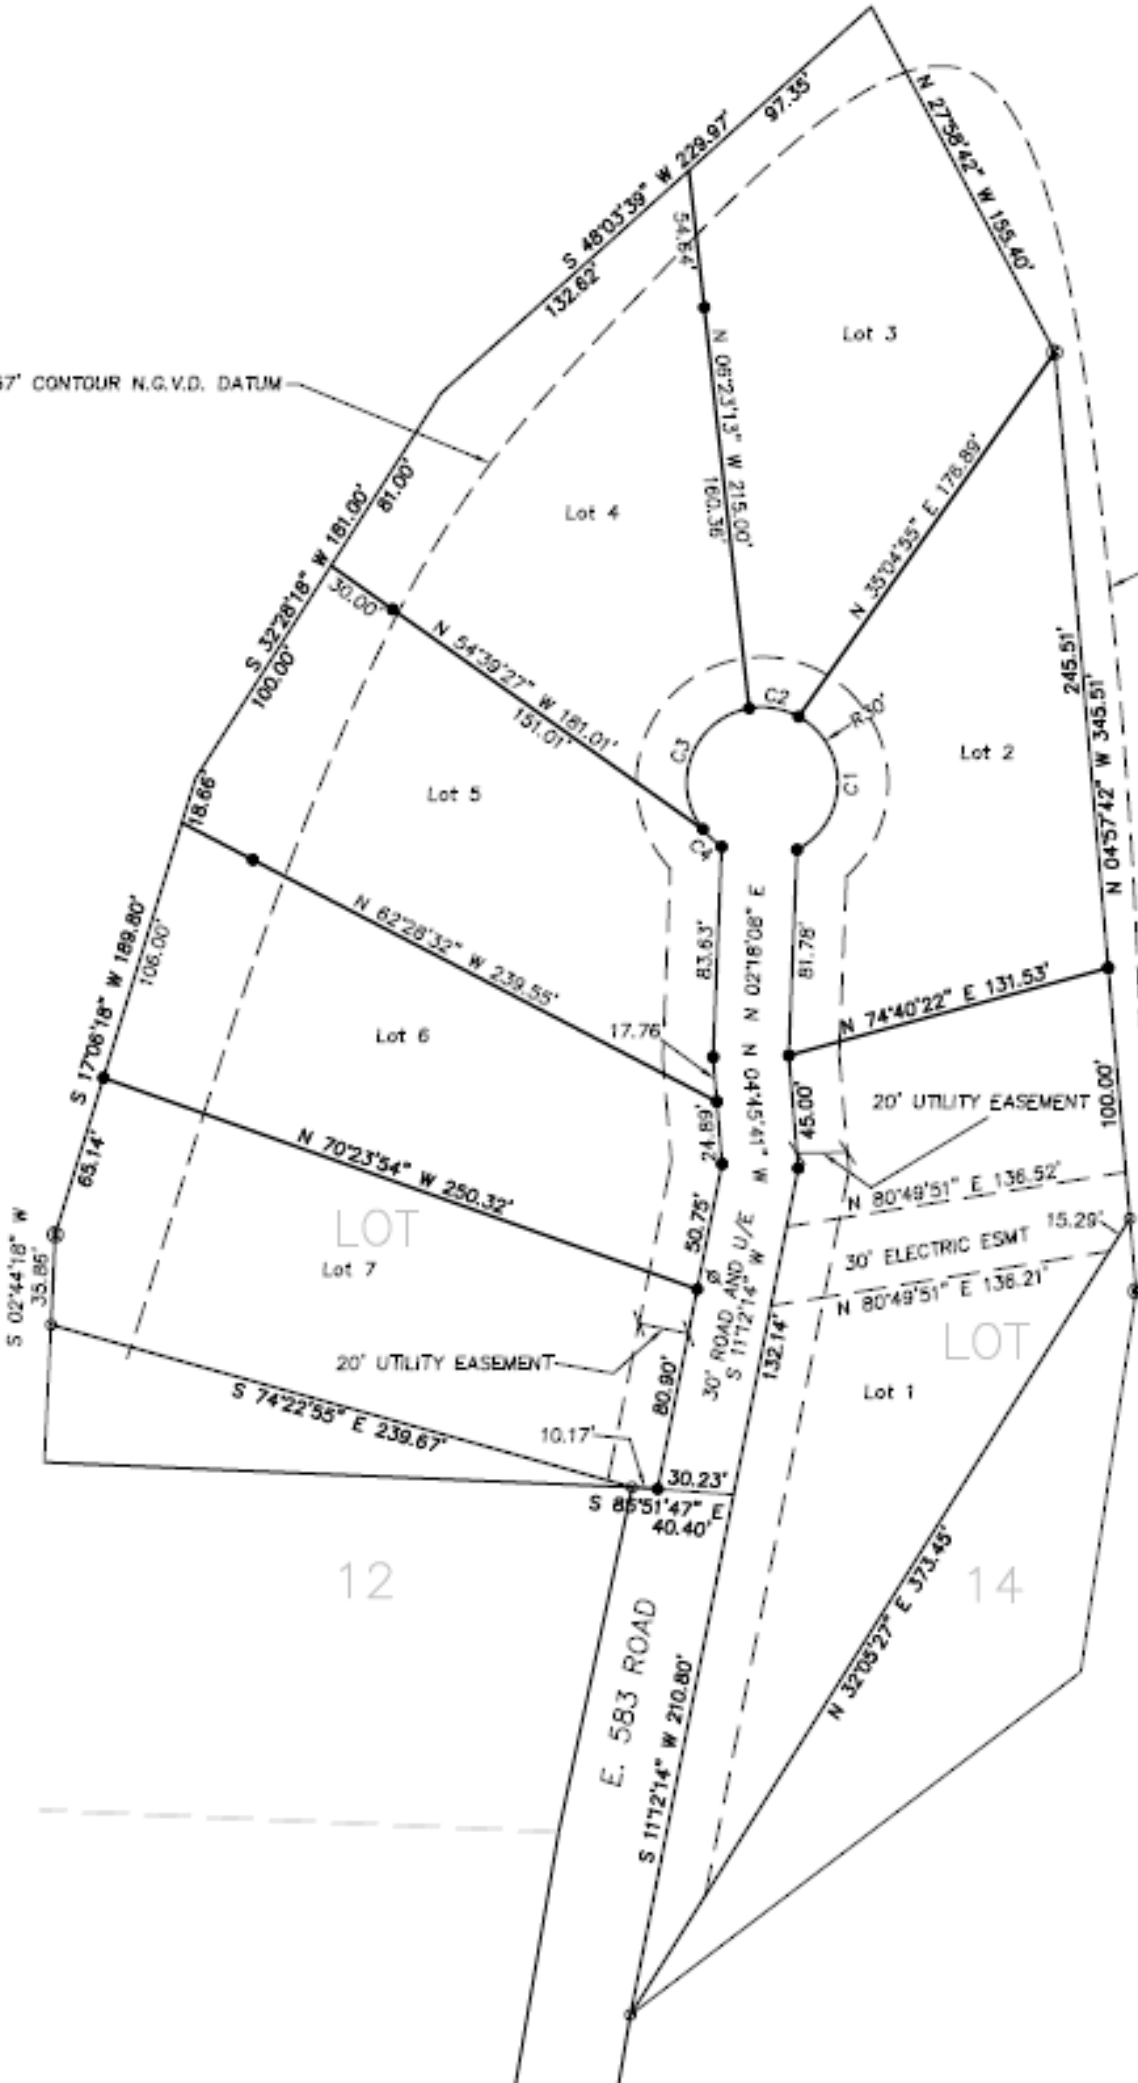

757' CONTOUR N.G.V.D. DATUM

757' CONTOUR N.G.V.D. DATUM

S 02°44'18" W  
35.85'

S 17°06'18" W 189.80'  
106.00'

18.66'

S 32°28'18" W 181.00'  
100.00'

30.00'

N 54°39'27" W 181.01'  
151.01'

81.00'

S 48°03'38" W 229.97'  
132.82'

97.38'

N 27°58'42" W 185.40'

97.38'

N 35°24'35" E 178.89'

245.51'

N 04°57'42" W 345.51'

N 80°49'51" E 136.21'

15.29'

S 85°51'47" E  
40.40'

S 117°21'4" W  
132.14'

80.90'

30.23'

S 74°22'55" E 239.67'

10.17'

80.90'

30.23'

S 117°21'4" W  
132.14'

S 117°21'4" W 210.80'

80.90'

30.23'

S 74°22'55" E 239.67'

10.17'